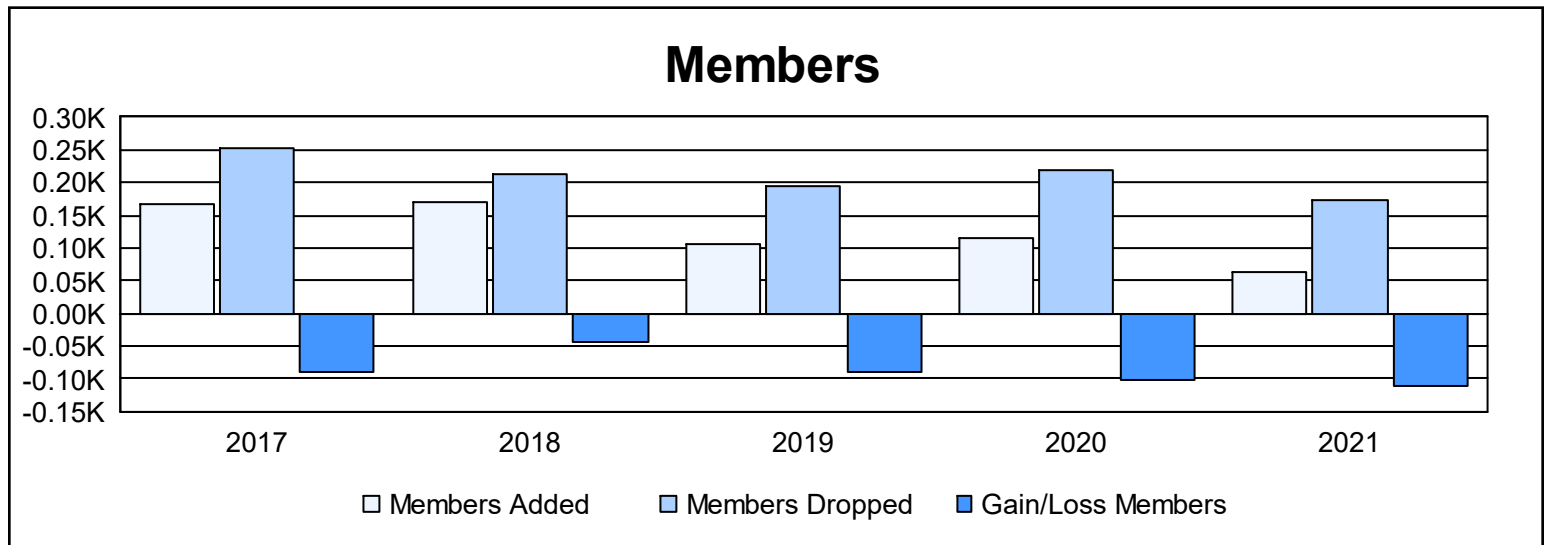

Year	New Clubs	Dropped Clubs	Gain/ Loss Clubs	New Members	Charter Members	Reinstate Members	Transfer Members	Total Member Added	Total Members Dropped	Gain/ Loss Members
2016-2017	0	2	-2	158	0	6	2	166	254	-88
2017-2018	0	0	0	165	0	2	2	169	214	-45
2018-2019	0	1	-1	101	0	3	1	105	194	-89
2019-2020	0	0	0	105	0	2	9	116	218	-102
2020-2021	0	0	0	62	0	2	0	64	174	-110
<b>Average</b>	<b>0</b>	<b>1</b>	<b>-1</b>	<b>118</b>	<b>0</b>	<b>3</b>	<b>3</b>	<b>124</b>	<b>211</b>	<b>-87</b>

### Membership Composition June 2021 Cumulative