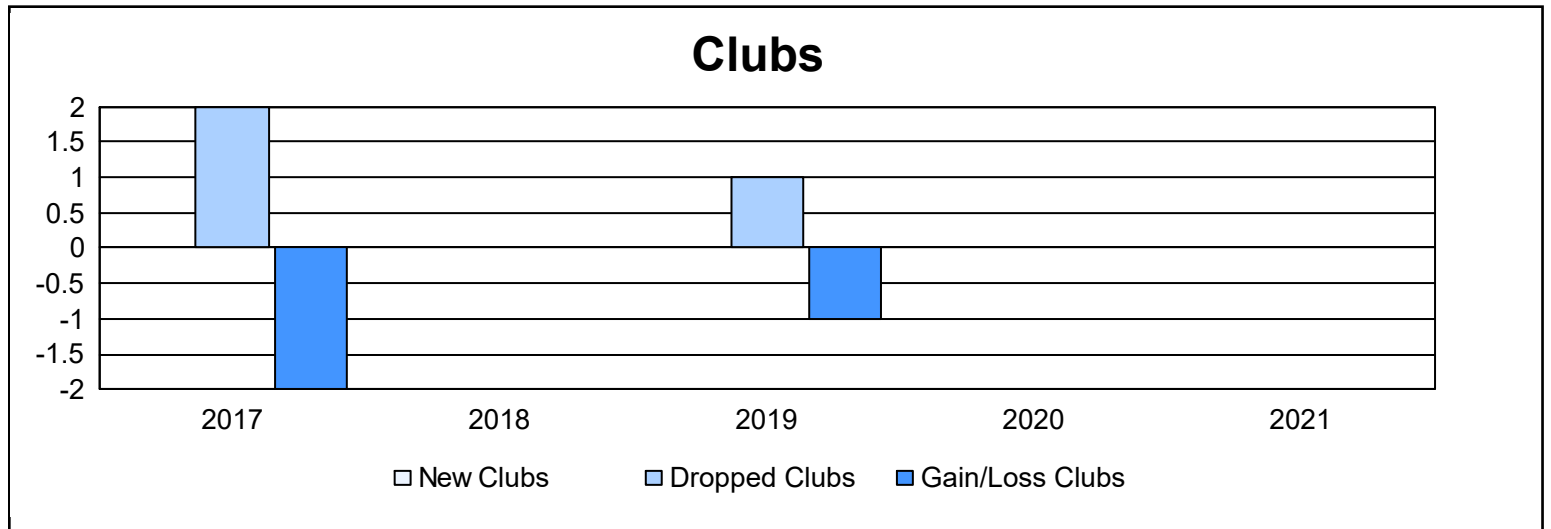

Year	New Clubs	Dropped Clubs	Gain/ Loss Clubs	New Members	Charter Members	Reinstate Members	Transfer Members	Total Member Added	Total Members Dropped	Gain/ Loss Members
2016-2017	0	2	-2	158	0	6	2	166	254	-88
2017-2018	0	0	0	165	0	2	2	169	214	-45
2018-2019	0	1	-1	101	0	3	1	105	194	-89
2019-2020	0	0	0	105	0	2	9	116	218	-102
2020-2021	0	0	0	62	0	2	0	64	174	-110
<b>Average</b>	<b>0</b>	<b>1</b>	<b>-1</b>	<b>118</b>	<b>0</b>	<b>3</b>	<b>3</b>	<b>124</b>	<b>211</b>	<b>-87</b>

### Membership Composition June 2021 Cumulative