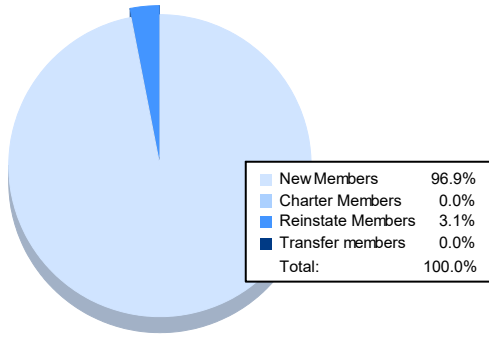

Year	New Clubs	Dropped Clubs	Gain/ Loss Clubs	New Members	Charter Members	Reinstate Members	Transfer Members	Total Member Added	Total Members Dropped	Gain/ Loss Members
2016-2017	0	2	-2	158	0	6	2	166	254	-88
2017-2018	0	0	0	165	0	2	2	169	214	-45
2018-2019	0	1	-1	101	0	3	1	105	194	-89
2019-2020	0	0	0	105	0	2	9	116	218	-102
2020-2021	0	0	0	62	0	2	0	64	174	-110
<b>Average</b>	<b>0</b>	<b>1</b>	<b>-1</b>	<b>118</b>	<b>0</b>	<b>3</b>	<b>3</b>	<b>124</b>	<b>211</b>	<b>-87</b>

### Membership Composition June 2021 Cumulative